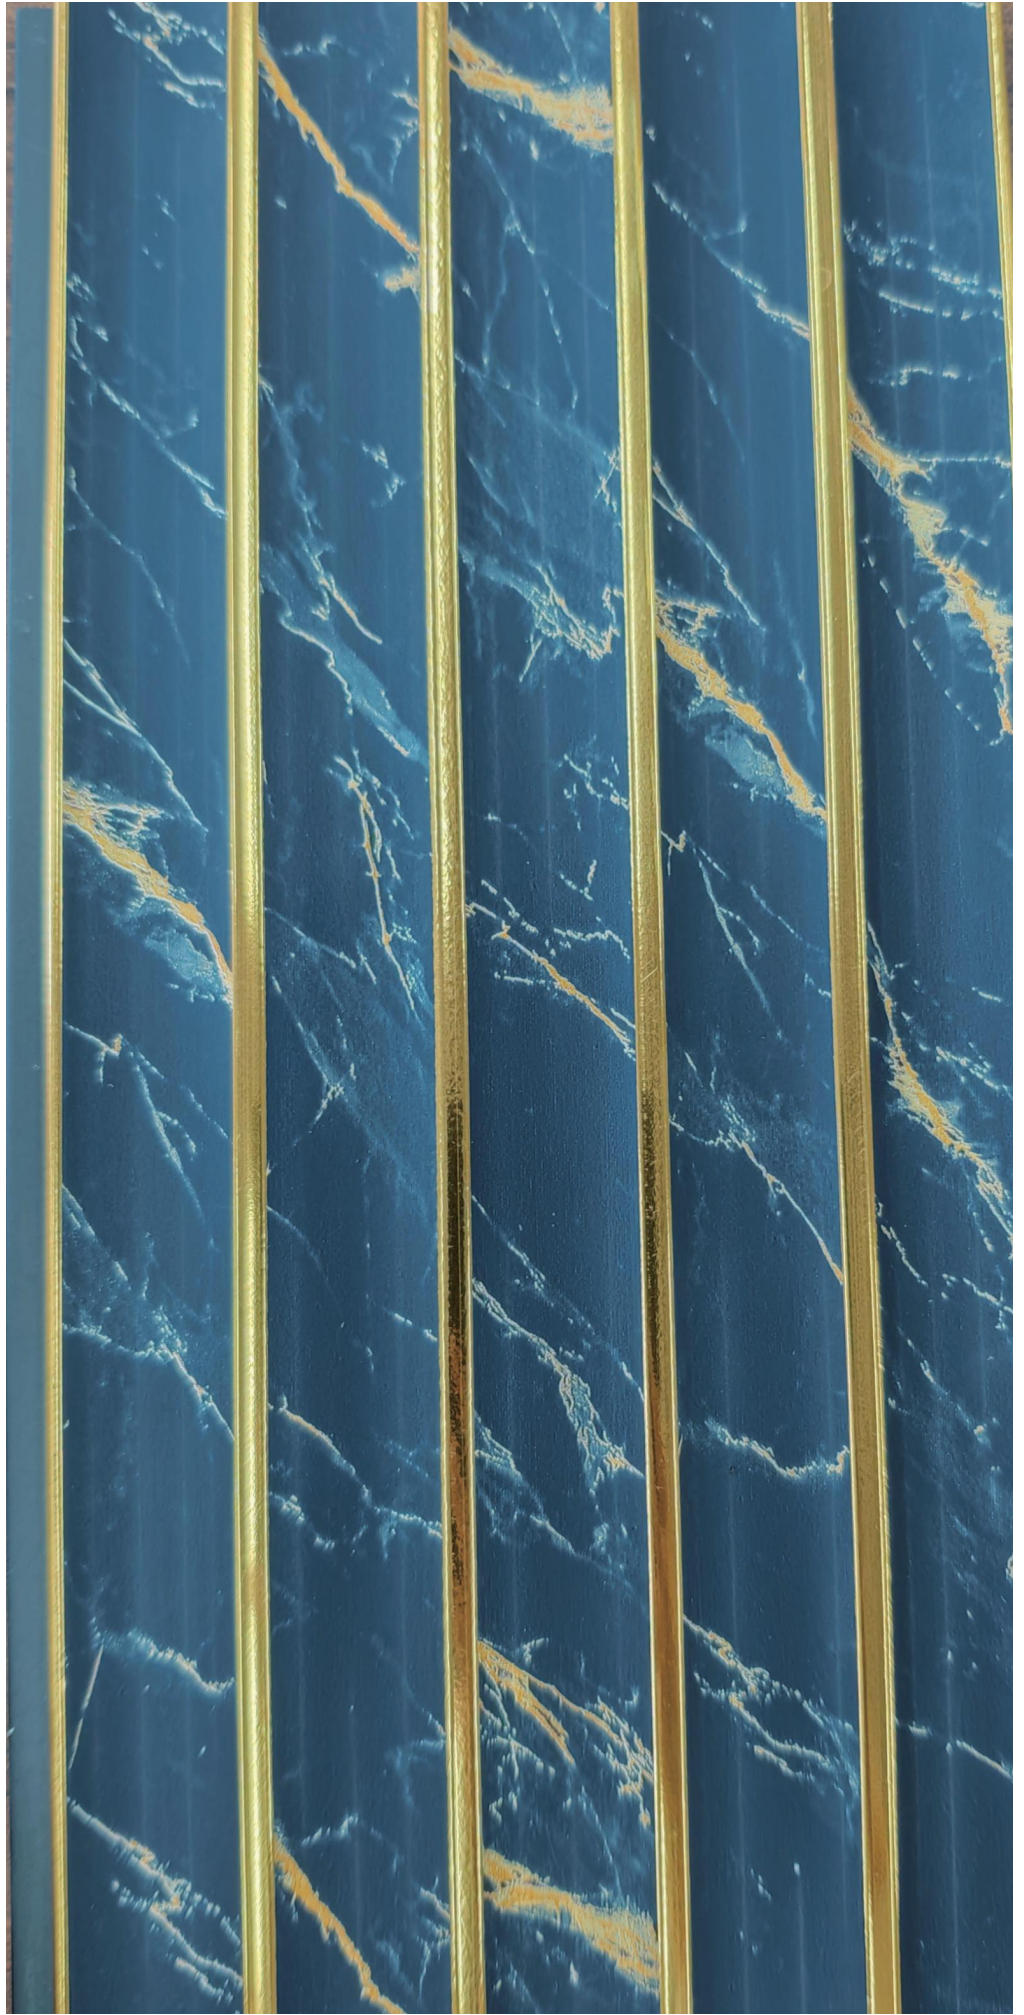

PS WALL PANEL

A PREMIUM QUALITY PRODUCTS.

WB208

Technical
Specification

Width: 150mm
Length: 2900 mm
Thickness: 10 mm
Packing per box: 24 Panel

Please refer to Original sample for better idea of the colors&texture.
Colors may vary due to light &printing limitations.