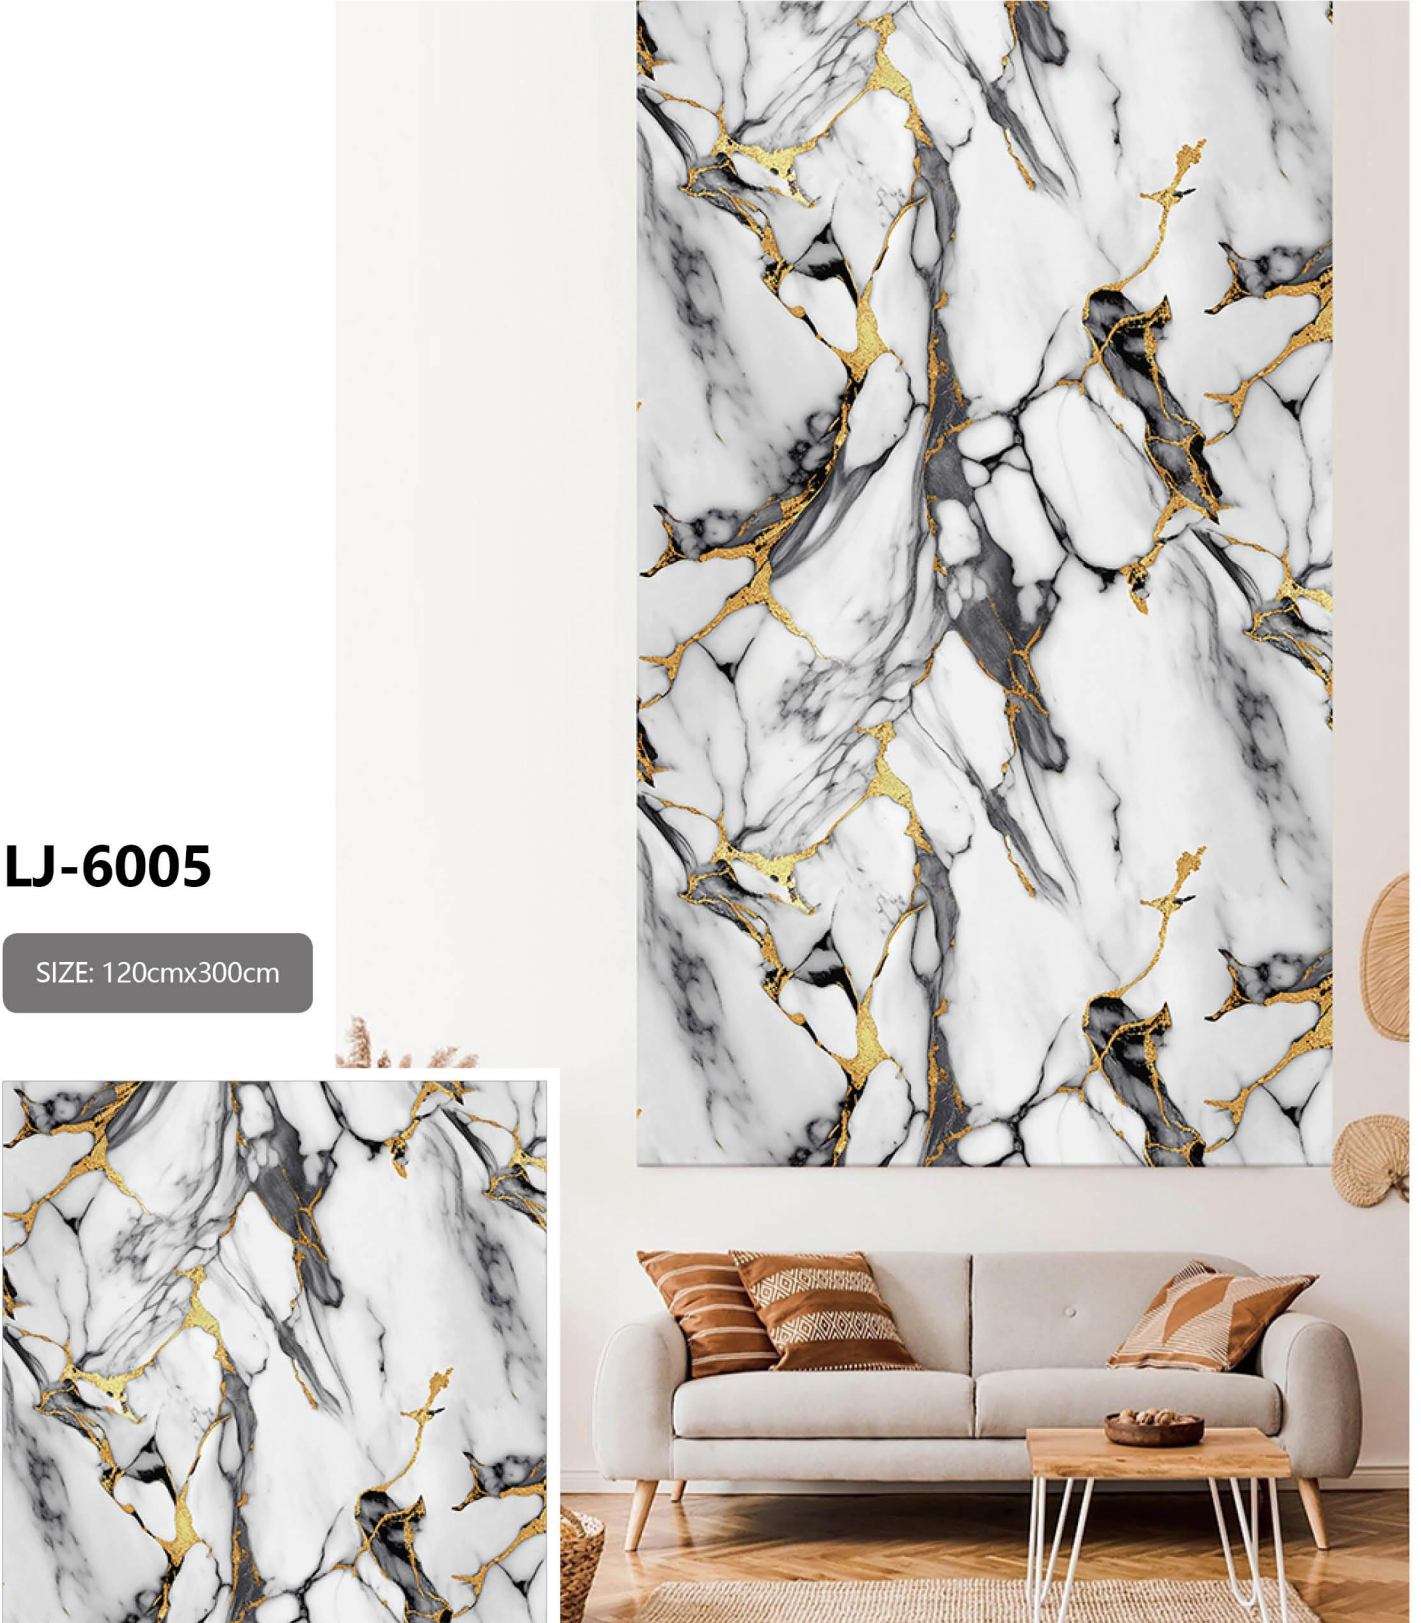

# WALL STICKERS

**LJ-6003**

SIZE: 120cmx300cm

Note: The color and size of all products in this picture are for reference only, please refer to the actual product, and the final interpretation right belongs to our company.

# WALL STICKERS

**LJ-6004**

SIZE: 120cmx300cm

Note: The color and size of all products in this picture are for reference only, please refer to the actual product, and the final interpretation right belongs to our company.

# WALL STICKERS

**LJ-6005**

SIZE: 120cmx300cm

Note: The color and size of all products in this picture are for reference only, please refer to the actual product, and the final interpretation right belongs to our company.