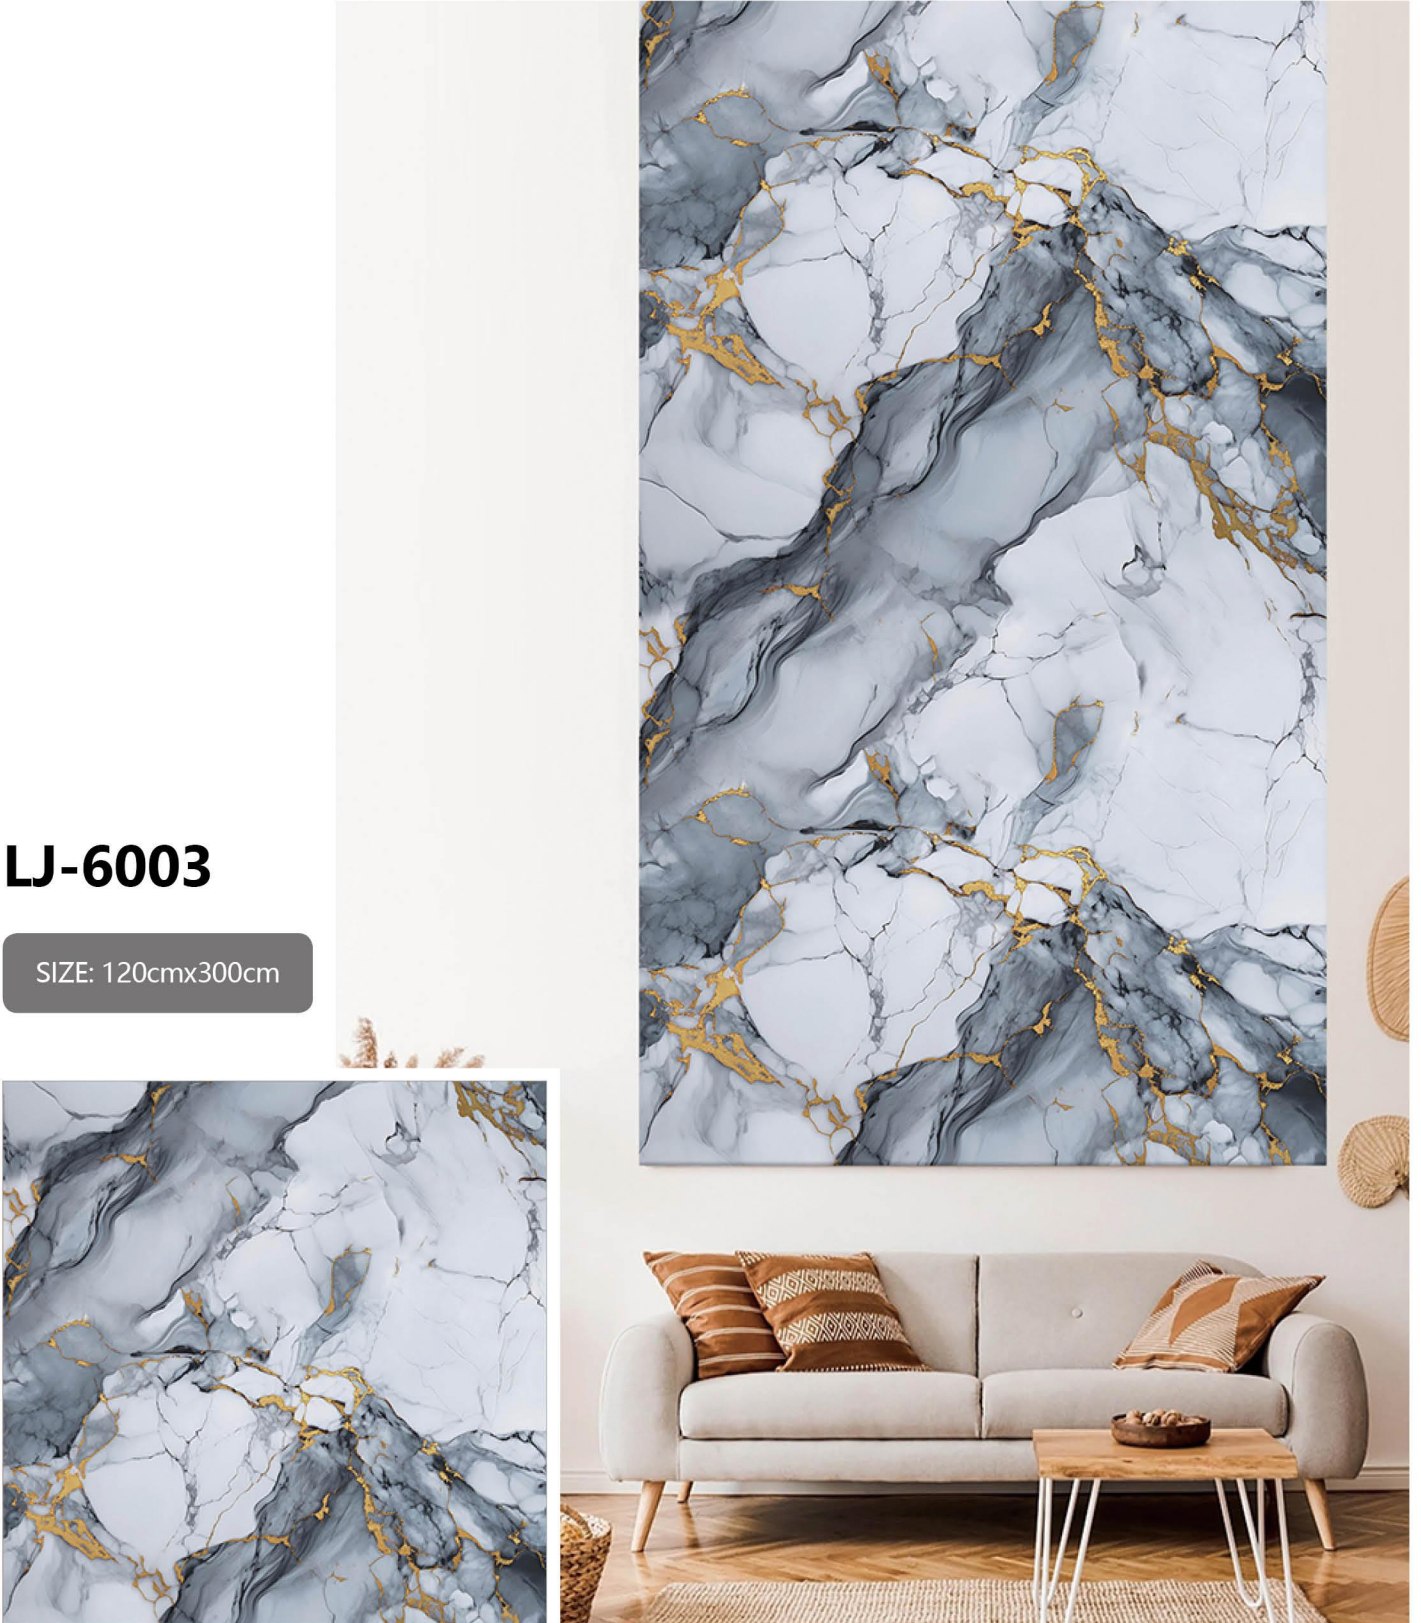

# WALL STICKERS

**LJ-6002**

SIZE: 120cmx300cm

Note: The color and size of all products in this picture are for reference only, please refer to the actual product, and the final interpretation right belongs to our company.

# WALL STICKERS

**LJ-6003**

SIZE: 120cmx300cm

Note: The color and size of all products in this picture are for reference only, please refer to the actual product, and the final interpretation right belongs to our company.