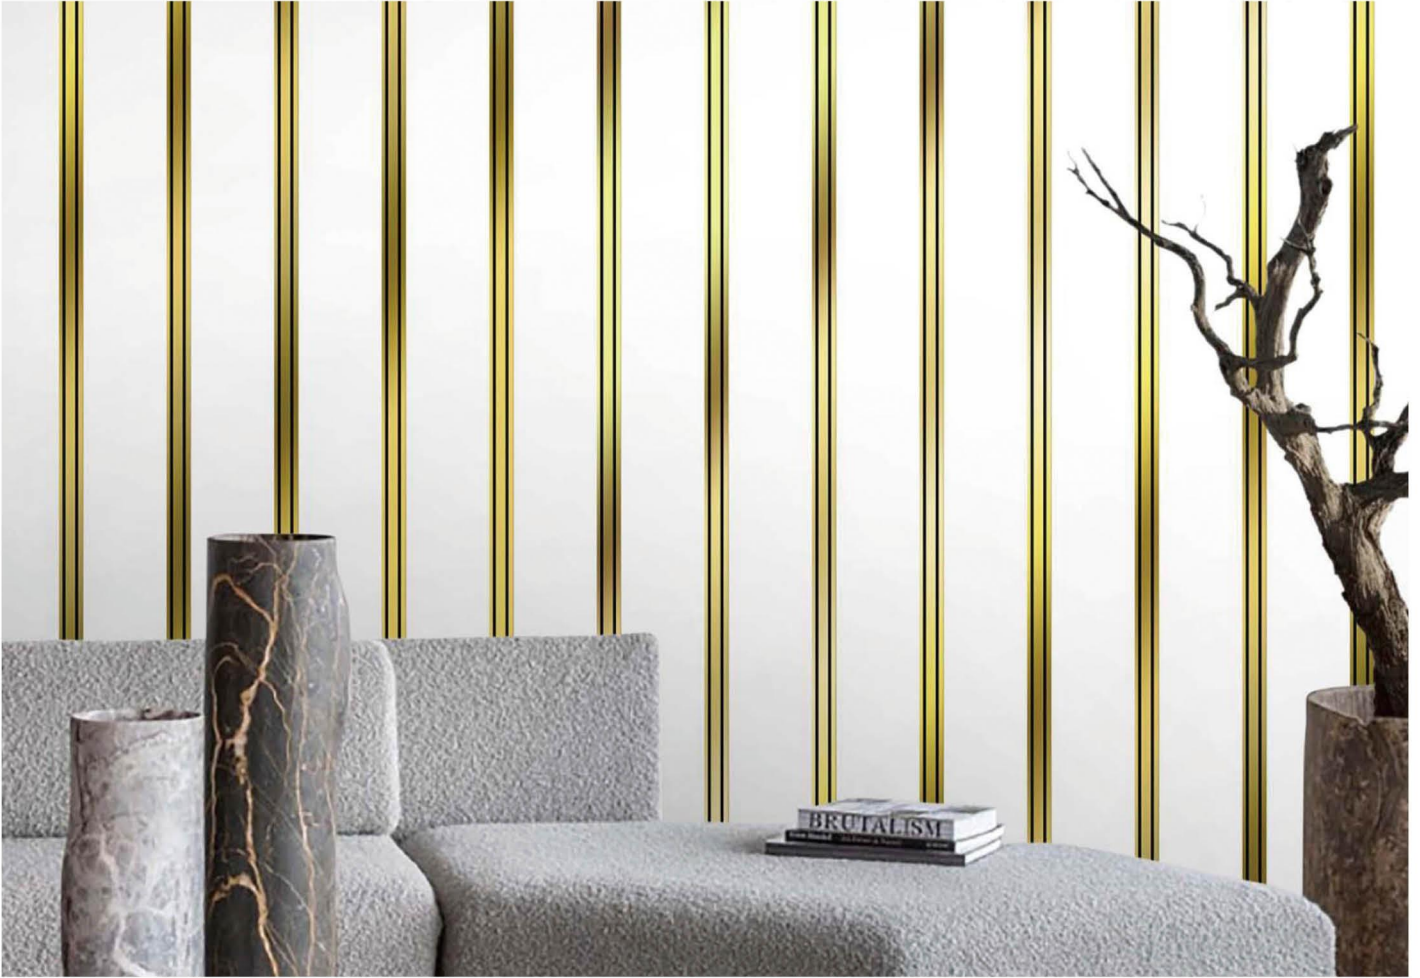

WALL STICKERS

TJ-005

SIZE: 120cmx300cm

Note: The color and size of all products in this picture are for reference only, please refer to the actual product, and the final interpretation right belongs to our company.