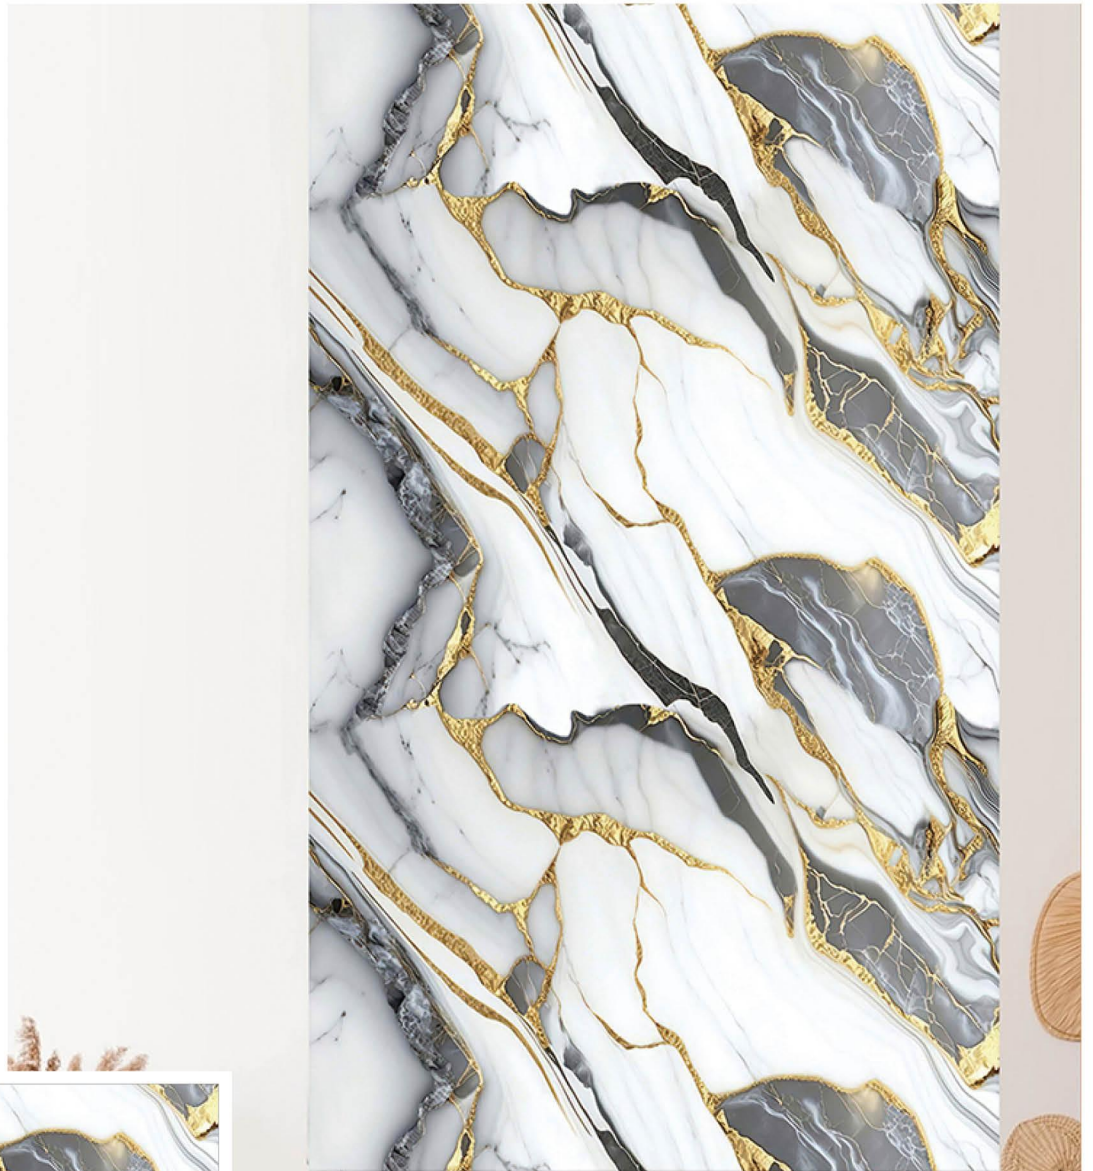

WALL STICKERS

LJ-6007

SIZE: 120cmx300cm

Note: The color and size of all products in this picture are for reference only, please refer to the actual product, and the final interpretation right belongs to our company.