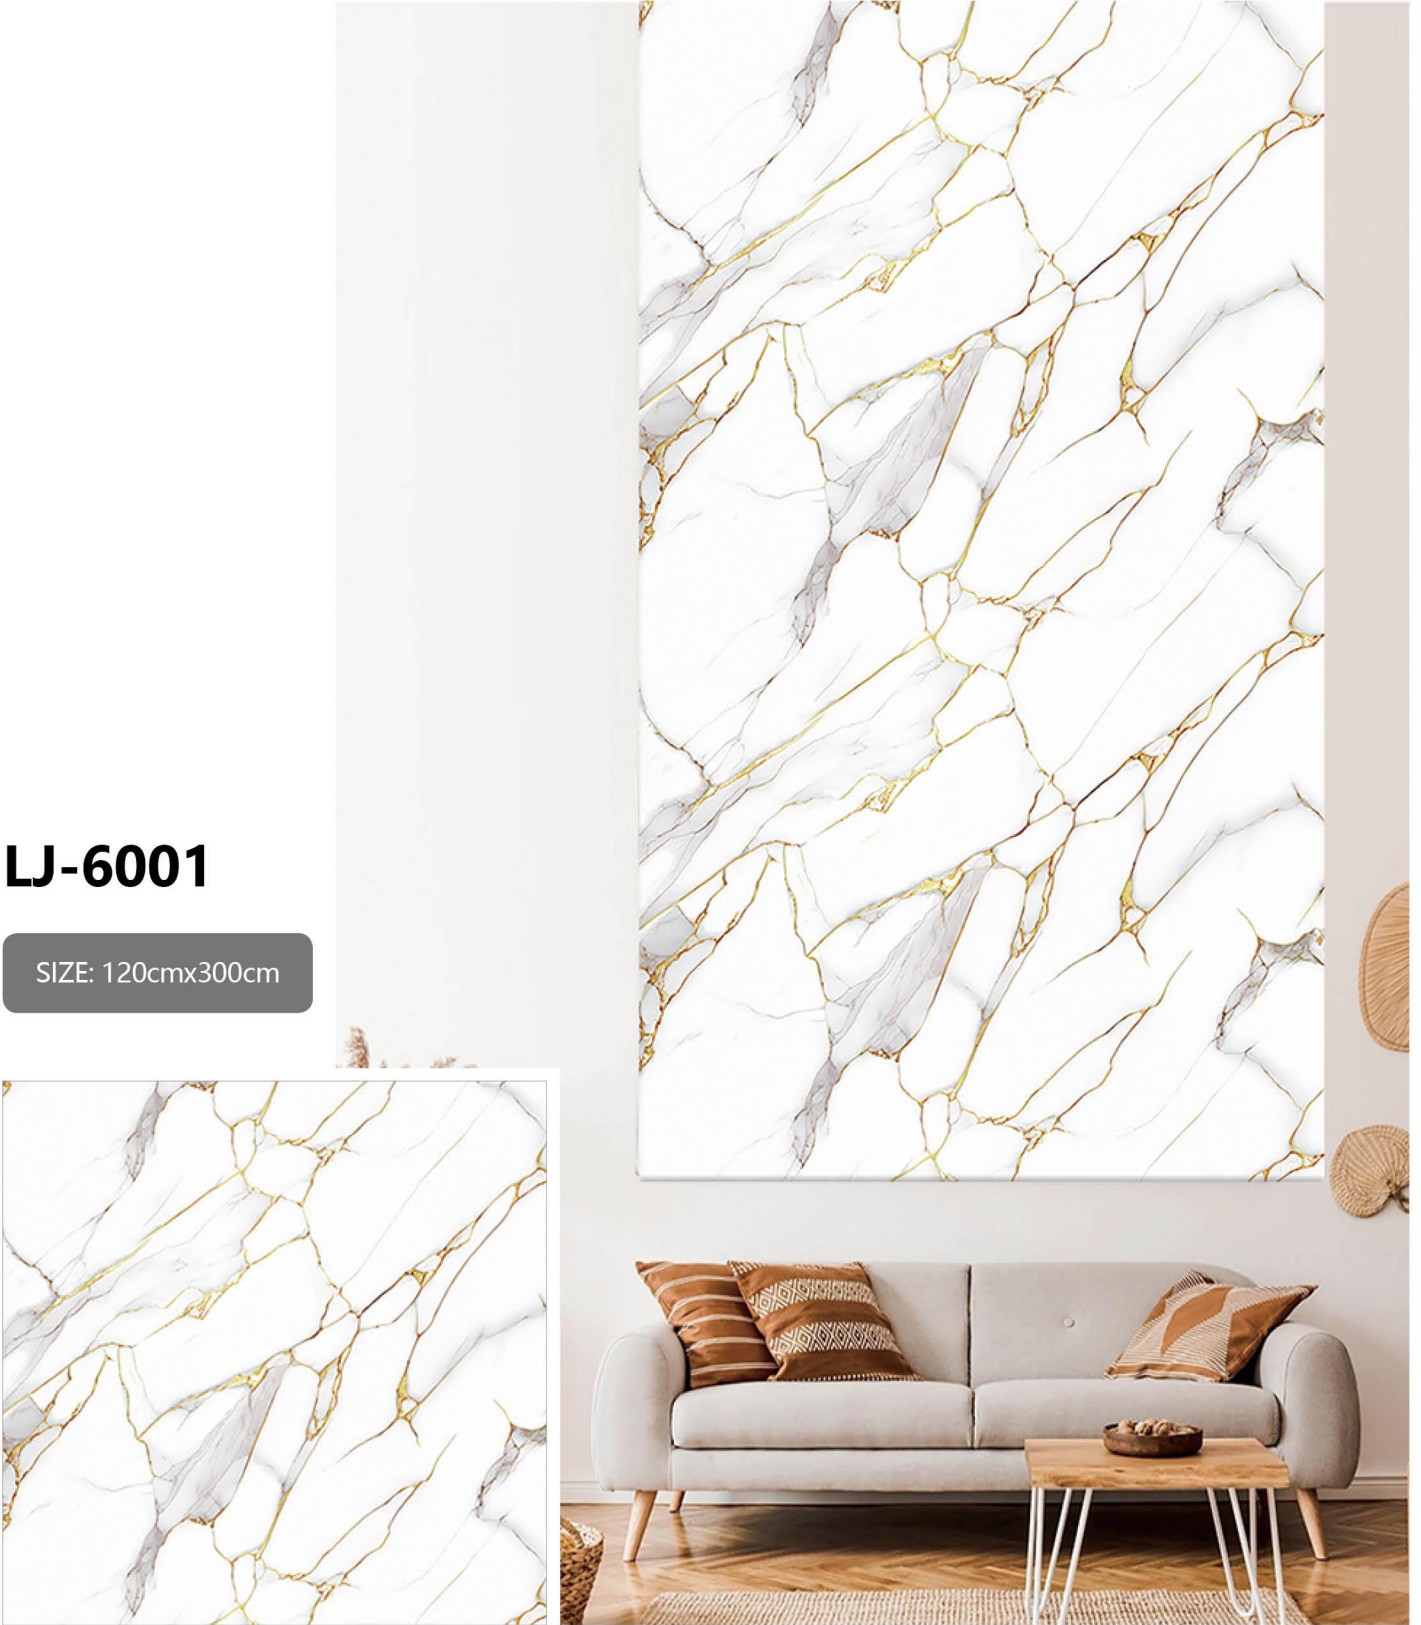

WALL STICKERS

LJ-6001

SIZE: 120cmx300cm

Note: The color and size of all products in this picture are for reference only, please refer to the actual product, and the final interpretation right belongs to our company.