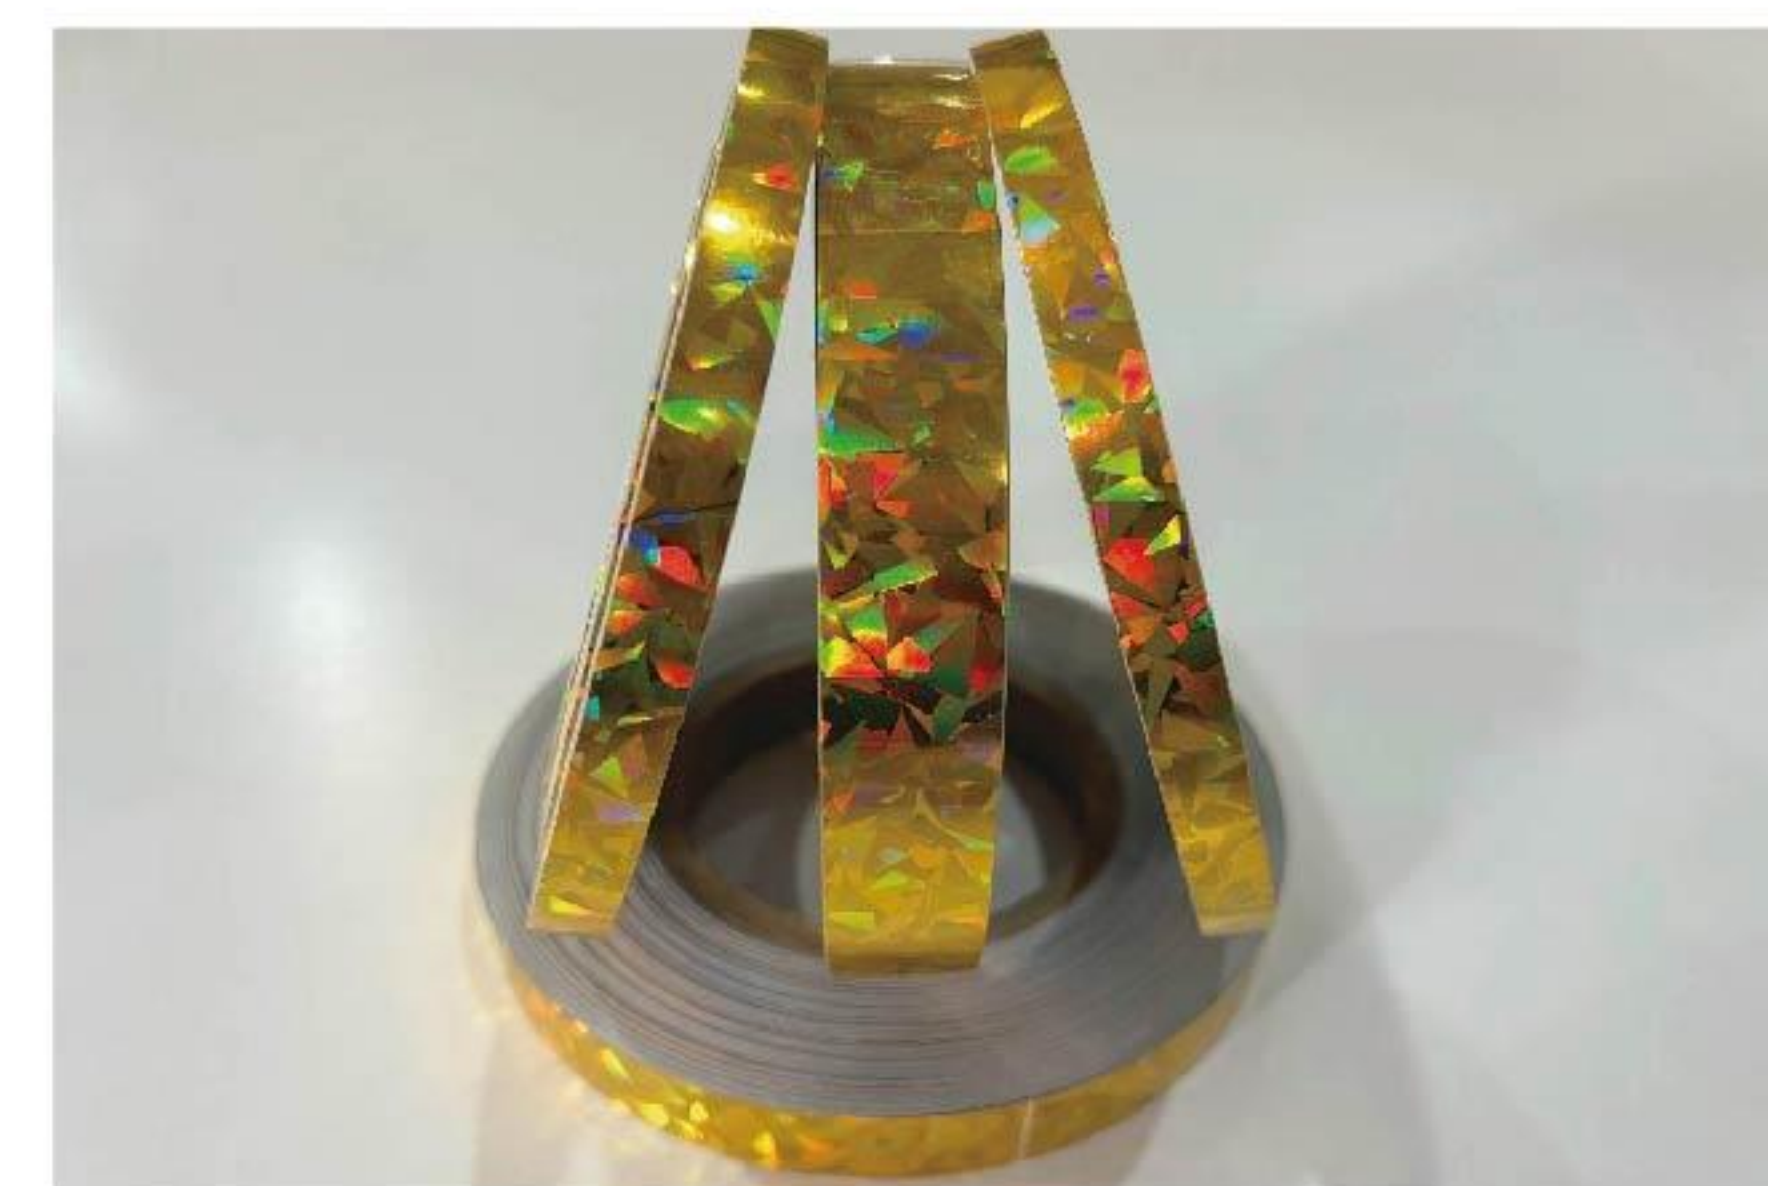

CC3002洞石浅灰

3D thickened self-adhesive wallpaper  
with soft porcelain

CC3003洞石水泥灰

3D thickened self-adhesive wallpaper  
with soft porcelain

**Laser Seaming Stickers**

SIZE: 1CM/2CM/3CM/4CM/5CM\*50M

**金色 Gold**

**银色 Silver**

**APPLICATION PHOTO**